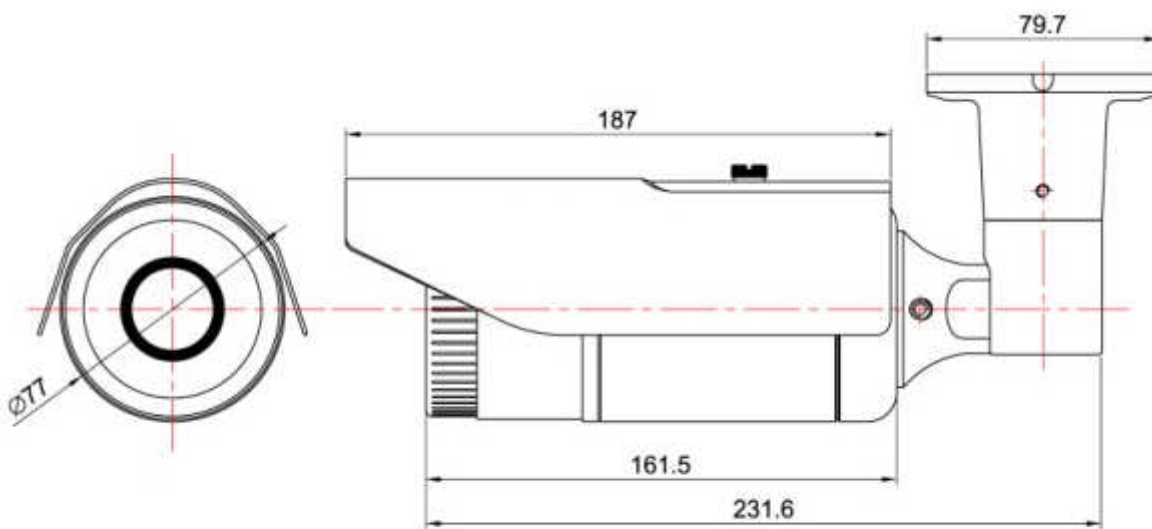

Specification:

Model	CWIV3121HDS
Image Sensor	1/3" Sony CMOS(IMX222)
DSP	Eyenix (AA9601)
Total Pixel	1980(H) * 1080V)
Scanning System	progressive-scan
Resolution	Digital:1080(30p),720(60p)Max:1100TV Lines(1080p)
Min.Illumination	Color:0.1Lux@F1.2 B/W:0.01LUX@F1.2
Video Output	HD-SDI: NTSC/PAL CVBS
S/N Ratio	More than 50Db(AGC off)
WDR	Ultra wide dynamic Range
AEC/DWDR	CVBS DWDR
Lens	2.8~12mm
IR Parameters	4pcs IR array
IR distance	≤35m
Brightness	0-20
AGC	0-20 steps
Sens up	x1-x32
Shutter Speed	AUTO/MANUAL(1/50\60 ~ 1/60,000 sec
Digital Slow Shutter	Off/On(x4)
Defgo	Off/On
Shading	Off/On
BLC	Off/BLC
HLC	Off/HLC
Day&Night	Auto*Color/B&W
White Balance	Auto/Auto ext /Pushing / Manual
Focus ADJ	OFF/ON
MONITOR	0/1/2/3
DNR	Off/Low/Middle/High
Mirror	Off/On
H-V-REV	Off/On
Sharpness	X1-X8
Motion	Off/on
Privacy Mask	32Masks

Language	Chinese/English polyglot OSD
Power(Max.) supply	DC 12V±10%
Video Output	HD-SDI:SMA connector,CVBS:BNC connector
HD-SDI distance	200m with RG59 75/5 Video Cables
SIZE	310×75×90mm

Dimensions:

Unit:mm