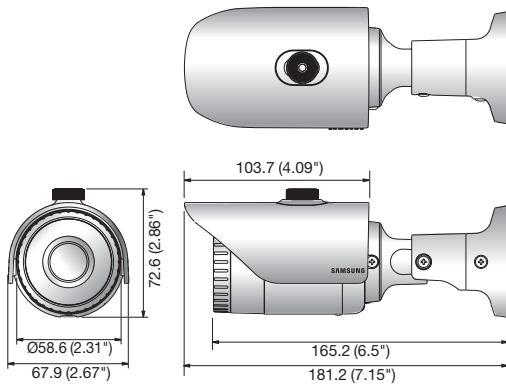

Dimensions

Unit : mm (inch)

SCO-6023RN/P

VIDEO	
Imaging Device	1/2.9" 2M CMOS
Total Pixels	2,000(H) x 1,121(V) 2.24M pixels
Effective Pixels	1,984(H) x 1,105(V) 2.19M pixels
Scanning System	Progressive scan
Min. Illumination	Color : 0.25Lux (F2.1) B/W : 0Lux (IR LED on)
S / N Ratio	52dB (AGC off, Weight on)
Video Output	BNC (AHD, CVBS selectable)
Resolution	1920 x 1080
Max. Framerate	30fps@1080p, 30fps@720p
LENS	
Focal Length (Zoom Ratio)	4mm fixed
Max. Aperture Ratio	F2.1
Angular Field of View	H : 72.2° / V : 52.9° / D : 94.3°
Min. Object Distance	0.5m (1.64ft)
Focus Control	Manual
Lens Type	Fixed
Mount Type	Board-in type
OPERATIONAL	
On Screen Display	English, Japanese, Spanish, French, Portuguese, Korean, German, Italian, Russian, Polish, Czech, Romanian, Serbian, Swedish, Danish, Turkish
Camera Title	Off / On (Displayed 15 characters)
Day & Night	Auto (ICR) / Color / B/W
Backlight Compensation	Off / User BLC / HLC
Wide Dynamic Range	DWDR
Digital Noise Reduction	SSNRIV (Off / On)
Defog	Off / Auto / Manual
Motion Detection	Off / On (4 zones)
Privacy Masking	Off / On (4 zones rectangle)
Gain Control	Off / Low / Middle / High
White Balance	ATW / Outdoor / Indoor / Manual / AWC (1,800K° ~ 10,500K°)
Electronic Shutter Speed	1sec ~ 1/12,000sec
Reverse	Off / H-Rev / V-Rev / HV-Rev
Profile	Basic, Day & Night, Backlight, Indoor, User
Remote Control Interface	Coaxial control
Protocol	Coax : NTSC/PAL - Samsung CCVC, Pelco-C (Coaxitron), AHD - ACP (AHD Coax Protocol)
IR Distance	20m (65.62ft)
Video Transmission Distance	500m (1,640.42ft) (75-5 coaxial cable)
ENVIRONMENTAL	
Operating Temperature / Humidity	-30°C ~ +55°C (-22°F ~ +131°F) / Less than 90% RH *Start up should be done at above -10°C (+14°F)
Ingress Protection	IP66
ELECTRICAL	
Input Voltage / Current	12V DC ±10%
Power Consumption	Max. 4.2W
MECHANICAL	
Color / Material	Dark gray / Plastic
Dimensions (WxH)	Ø58.6 x 165.2mm (Ø2.31" x 6.5") (Without sunshield)
Weight	208g (0.46 lb)

* The latest product information / specification can be found at www.samsungsecurity.com