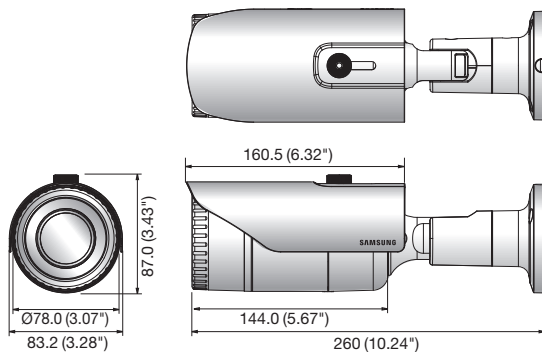

Dimensions

Unit : mm (inch)

SCO-6083RN/P

VIDEO	
Imaging Device	1/2.9" 2M CMOS
Total Pixels	2,000(H) x 1,121(V) 2.24M pixels
Effective Pixels	1,984(H) x 1,105(V) 2.19M pixels
Scanning System	Progressive scan
Min. Illumination	Color : 0.11Lux (F1.4) B/W : 0Lux (IR LED on)
S / N Ratio	52dB (AGC off, Weight on)
Video Output	BNC (AHD, CVBS selectable)
Resolution	1920 x 1080
Max. Framerate	30fps@1080p, 30fps@720p
LENS	
Focal Length (Zoom Ratio)	2.8 ~ 12mm (4.3x) varifocal
Max. Aperture Ratio	F1.4
Angular Field of View	H : 103.8°(Wide) ~ 32.4°(Tele) / V : 53.7°(Wide) ~ 18.4°(Tele) / D : 121.9°(Wide) ~ 37.1°(Tele)
Min. Object Distance	0.5m (1.64ft)
Focus Control	Manual
Lens Type	DC auto iris
Mount Type	Board-in type
OPERATIONAL	
On Screen Display	English, Japanese, Spanish, French, Portuguese, Korean, German, Italian, Russian, Polish, Czech, Romanian, Serbian, Swedish, Danish, Turkish
Camera Title	Off / On (Displayed 15 characters)
Day & Night	Auto (ICR) / Color / B/W
Backlight Compensation	Off / User BLC / HLC
Wide Dynamic Range	DWDR
Digital Noise Reduction	SSNRIV (Off / On)
Defog	Off / Auto / Manual
Motion Detection	Off / On (4 zones)
Privacy Masking	Off / On (4 zones rectangle)
Gain Control	Off / Low / Middle / High / Very high
White Balance	ATW / Outdoor / Indoor / Manual / AWC (1,800K° ~ 10,500K°)
Electronic Shutter Speed	1sec ~ 1/12,000sec
Reverse	Off / H-Rev / V-Rev / HV-Rev
Profile	Basic, Day & Night, Backlight, Indoor, User, ITS
Alarm	(MD) output 1
Remote Control Interface	Coaxial control
Protocol	Coax : NTSC/PAL - Samsung CCVC, Pelco-C (Coaxitron), AHD - ACP (AHD coax protocol)
IR Distance	30m (98.43ft)
Video Transmission Distance	500m (1,640.42ft) (75-5 coaxial cable)
ENVIRONMENTAL	
Operating Temperature / Humidity	-30°C ~ +55°C (-22°F ~ +131°F) / Less than 90% RH *Start up should be done at above -10°C (+14°F)
Ingress Protection	IP66
Vandal Resistance	IK10
ELECTRICAL	
Input Voltage / Current	Dual (24V AC & 12V DC ±10%)
Power Consumption	Max. 6W
MECHANICAL	
Color / Material	Dark gray / Aluminum
Dimensions (WxH)	Ø78.0 x 260.0mm (3.07" x 10.24") (Without sun shield)
Weight	922g (2.03 lb)