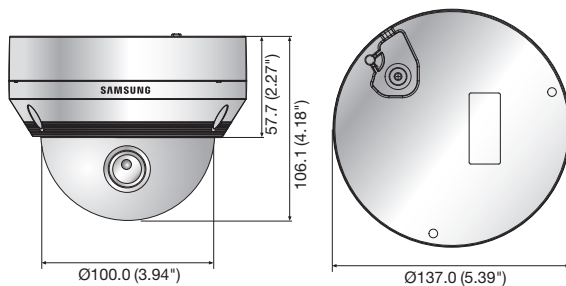

Dimensions

Unit : mm (inch)

Accessories (Optional)

SCV-6083RN/P

VIDEO	
Imaging Device	1/2.9" 2M CMOS
Total Pixels	2,000(H) x 1,121(V) 2.24M pixels
Effective Pixels	1,984(H) x 1,105(V) 2.19M pixels
Scanning System	Progressive scan
Min. Illumination	Color : 0.11Lux (F1.4) B/W : 0Lux (IR LED on)
S / N Ratio	52dB (AGC off, Weight on)
Video Output	BNC (AHD, CVBS selectable)
Resolution	1920 x 1080
Max. Framerate	30fps@1080p, 30fps@720p
LENS	
Focal Length (Zoom Ratio)	2.8 ~ 12mm (4.3x) varifocal
Max. Aperture Ratio	F1.4
Angular Field of View	H : 103.8°(Wide) ~ 32.4°(Tele) / V : 53.7°(Wide) ~ 18.4°(Tele) / D : 121.9°(Wide) ~ 37.1°(Tele)
Min. Object Distance	0.5m (1.64ft)
Focus Control	Manual
Lens Type	DC auto iris
Mount Type	Board-in type
PAN / TILT / ROTATE	
Pan / Tilt / Rotate Range	0° ~ 350° / 0° ~ 67° / 0° ~ 355°
OPERATIONAL	
On Screen Display	English, Japanese, Spanish, French, Portuguese, Korean, German, Italian, Russian, Polish, Czech, Romanian, Serbian, Swedish, Danish, Turkish
Camera Title	Off / On (Displayed 15 characters)
Day & Night	Auto (ICR) / Color / B/W
Backlight Compensation	Off / User BLC / HLC
Wide Dynamic Range	DWDR
Digital Noise Reduction	SSNRIV (Off / On)
Defog	Off / Auto / Manual
Motion Detection	Off / On (4 zones)
Privacy Masking	Off / On (4 zones rectangle)
Gain Control	Off / Low / Middle / High / Very high
White Balance	ATW / Outdoor / Indoor / Manual / AWC (1,800K° ~ 10,500K°)
Electronic Shutter Speed	1sec ~ 1/12,000sec
Reverse	Off / H-Rev / V-Rev / HV-Rev
Profile	Basic, Day & Night, Backlight, Indoor, User, ITS
Alarm	(MD) output 1
Remote Control Interface	Coaxial control
Protocol	Coax : NTSC/PAL - Samsung CCVC, Pelco-C (Coaxitron), AHD - ACP (AHD coax protocol)
IR Distance	30m (98.43ft)
Video Transmission Distance	500m (1,640.42ft) (75-5 coaxial cable)
ENVIRONMENTAL	
Operating Temperature / Humidity	-30°C ~ +55°C (-22°F ~ +131°F) / Less than 90% RH *Start up should be done at above -10°C (+14°F)
Ingress Protection	IP66
Vandal Resistance	IK10
ELECTRICAL	
Input Voltage / Current	Dual (24V AC & 12V DC ±10%)
Power Consumption	Max. 4.2W
MECHANICAL	
Color / Material	Ivory / Aluminum
Dimensions (WxH)	Ø137.0 x 106.1mm (Ø5.39" x 4.18")
Weight	716g (1.58 lb)